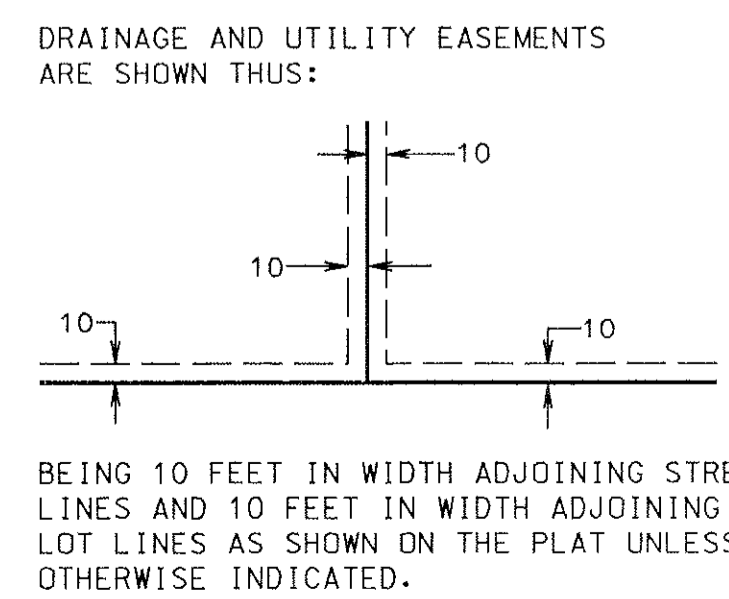

FAIRFIELD BUSINESS CAMPUS

----- S89°55'24"W 2630.60 -----

LINE
MATCH

LEGEND

- DENOTES IRON MONUMENT FOUND
- DENOTES IRON MONUMENT SET CAPPED R.L.S. NO. 11394
- ⊙ DENOTES DAKOTA COUNTY MONUMENT

DRAWING NUMBER