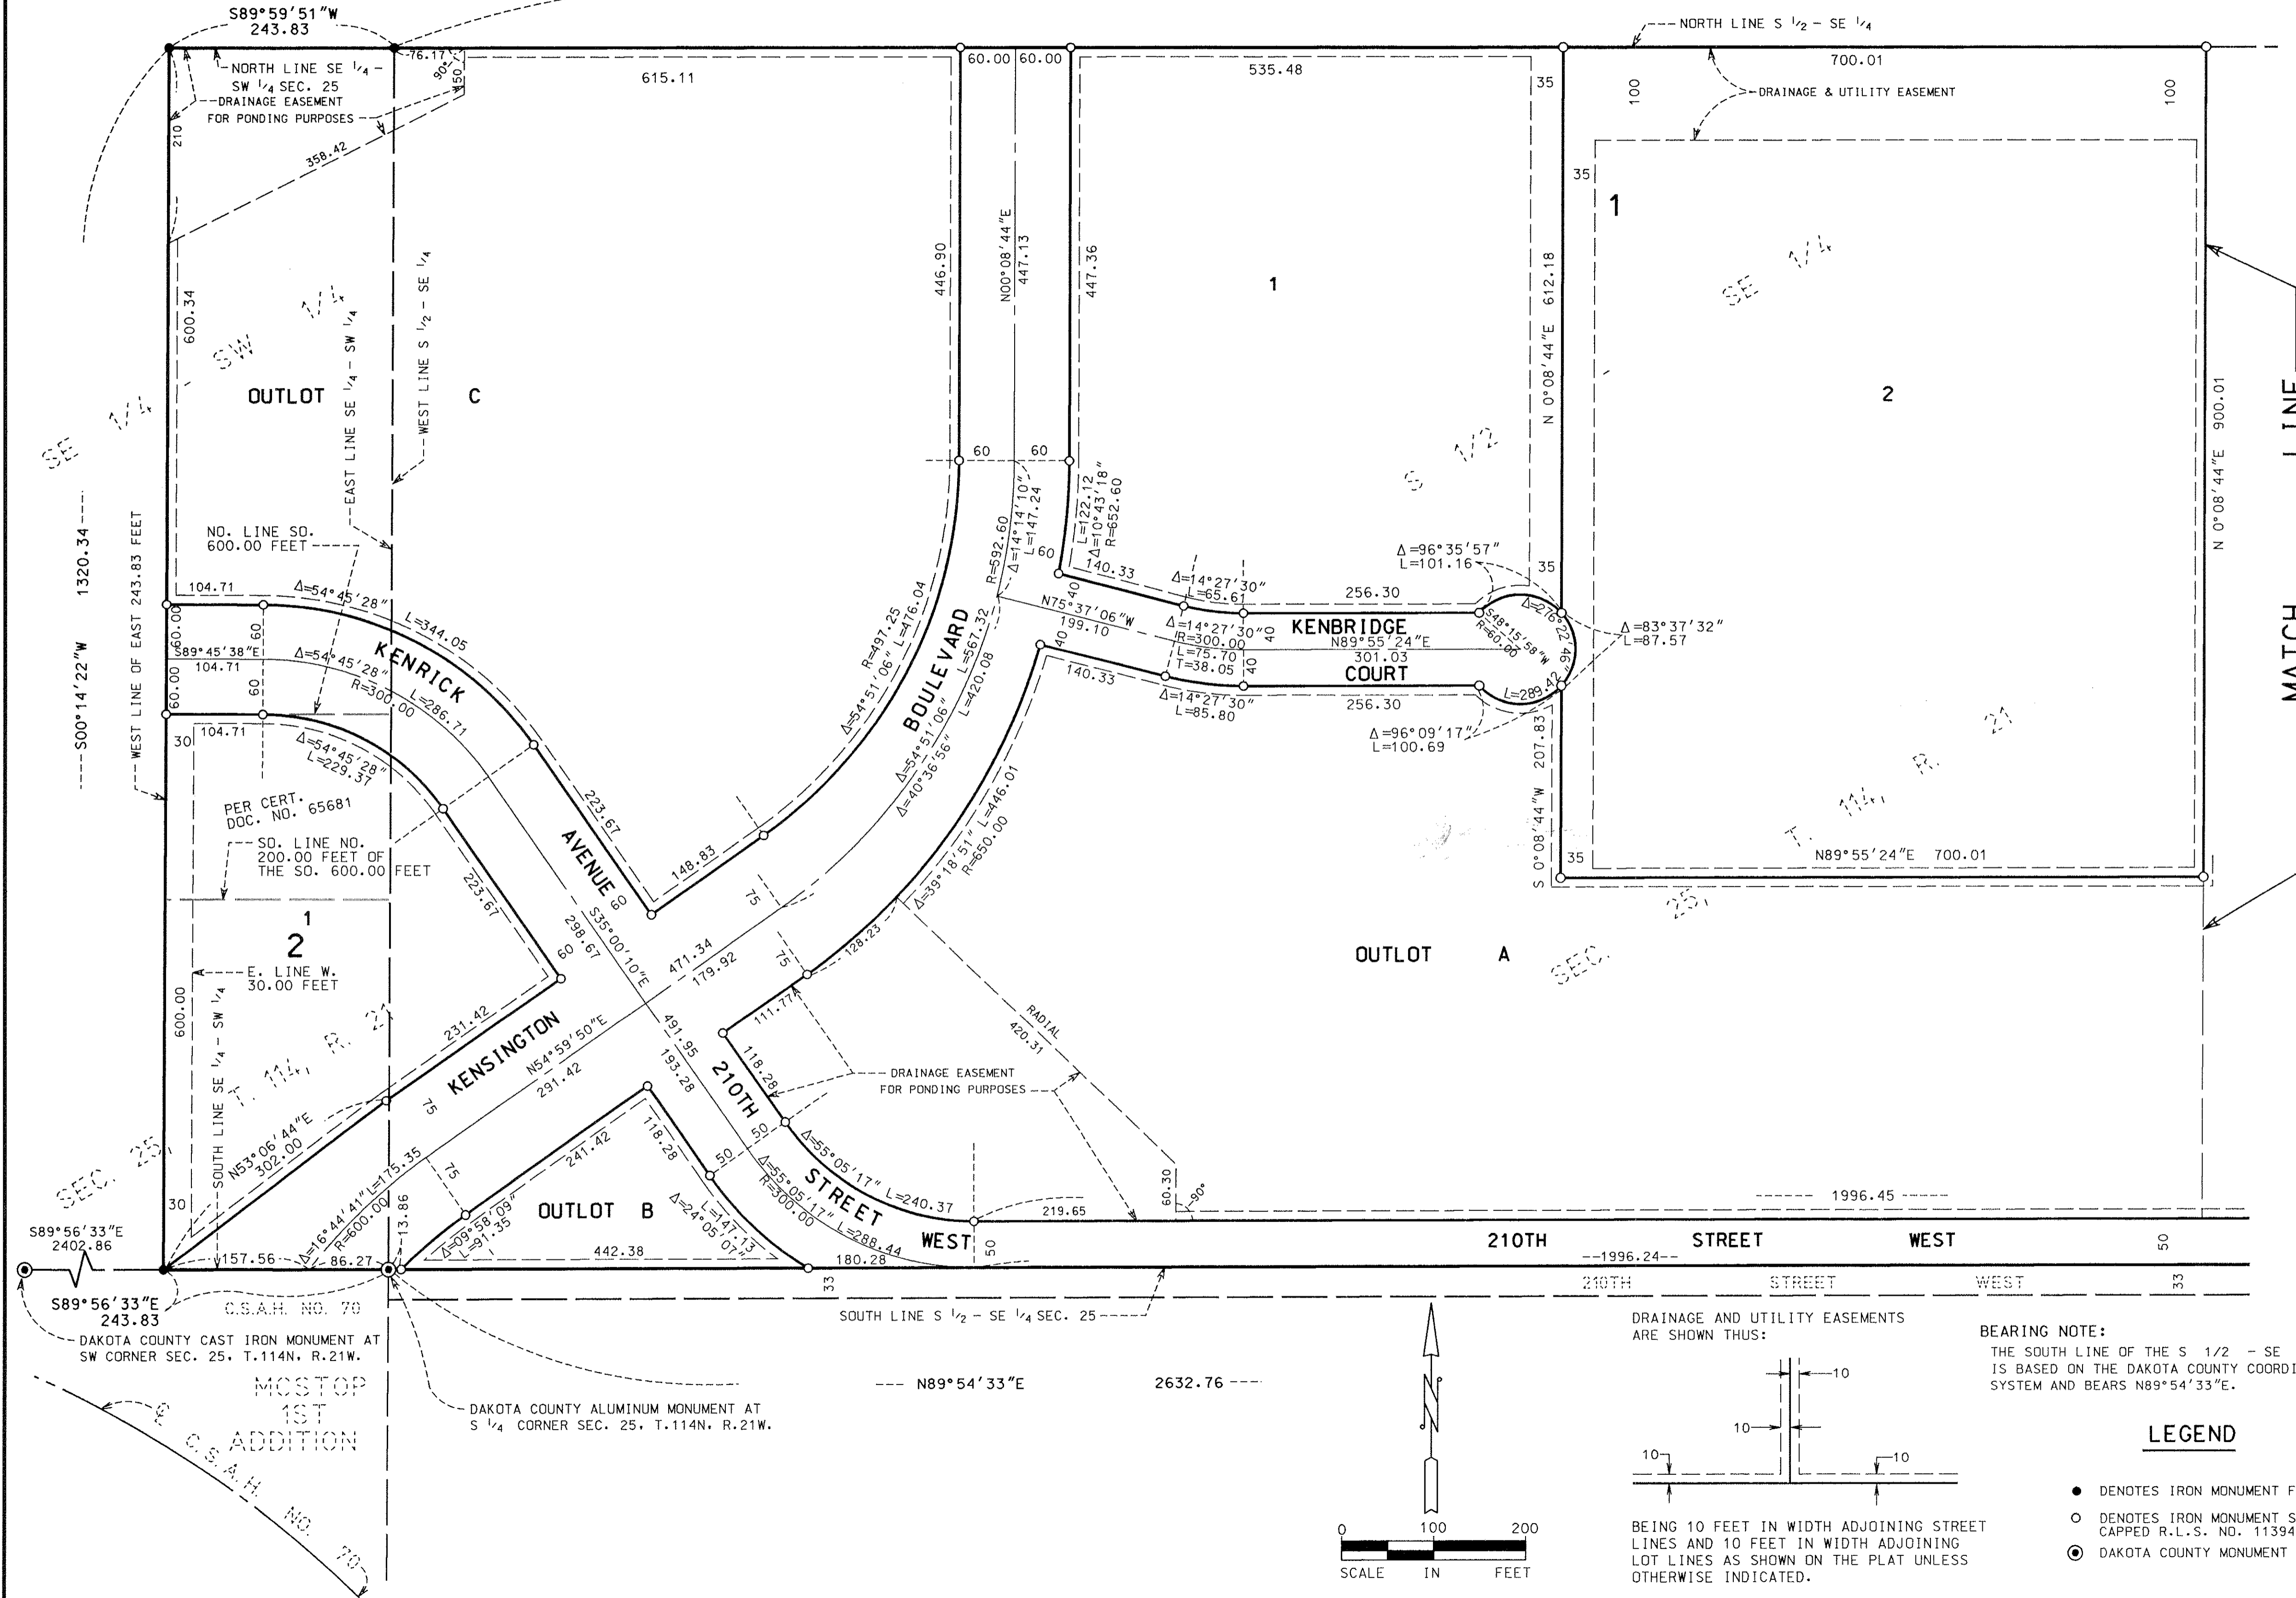

FAIRFIELD BUSINESS CAMPUS

----- S89°55'24"W 2630.60 -----

LINE
MATCH

LEGEND

- DENOTES IRON MONUMENT FOUND
- DENOTES IRON MONUMENT SET CAPPED R.L.S. NO. 11394
- ⊙ DENOTES DAKOTA COUNTY MONUMENT

DRAWING NUMBER

DRAWING NUMBER

DRAWING NUMBER

DRAWING NUMBER